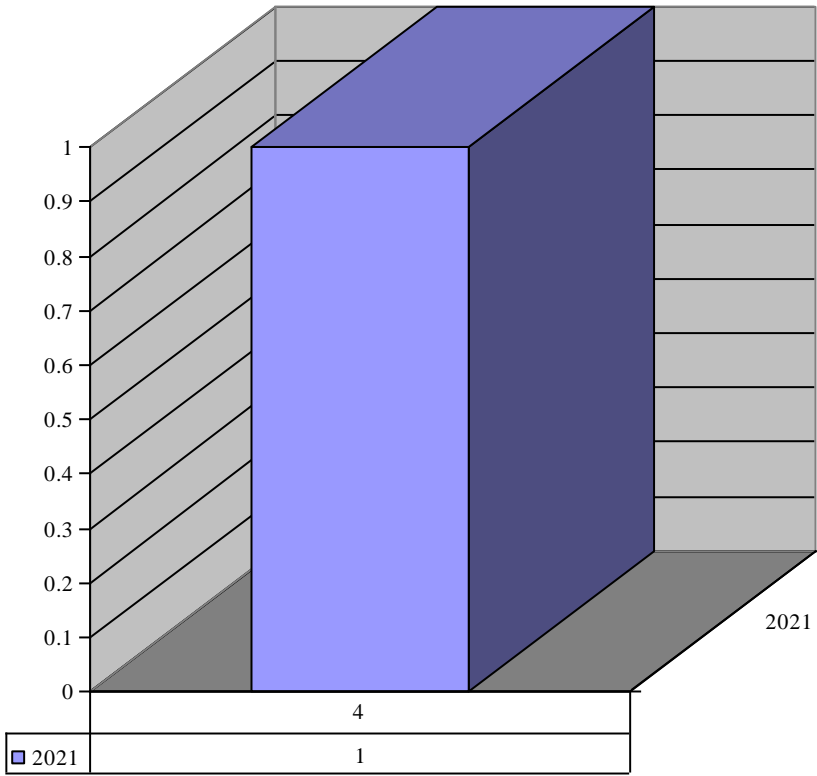

Item Spanish Liturgy of the Hours III

Year	Month	Inventory	Count
2021	4	Spanish Liturgy of the Hours III	1