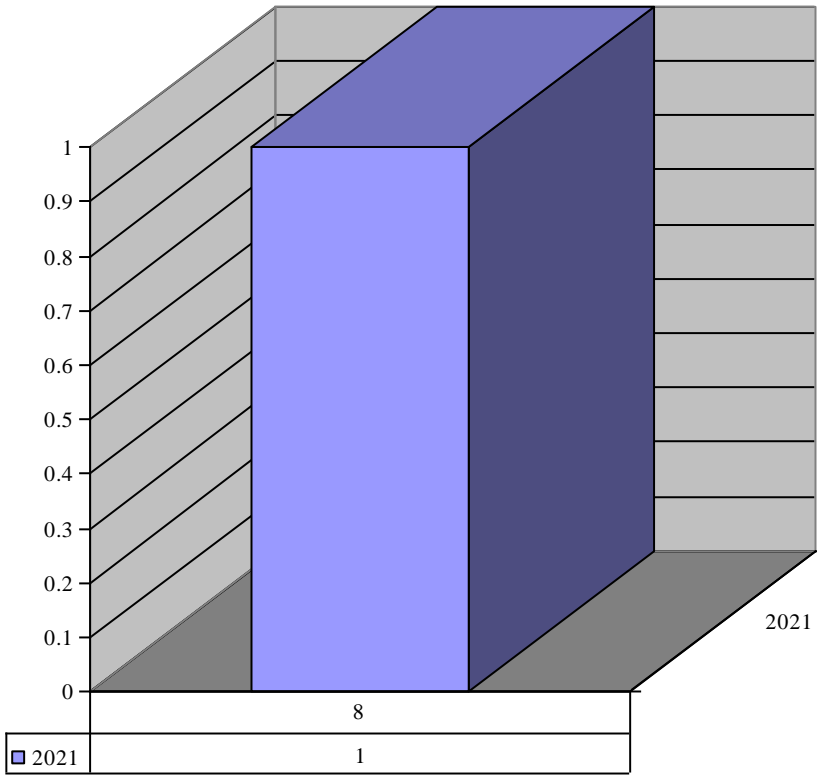

Item St Edmond

Year	Month	Inventory	Count
2021	8	St Edmond	1