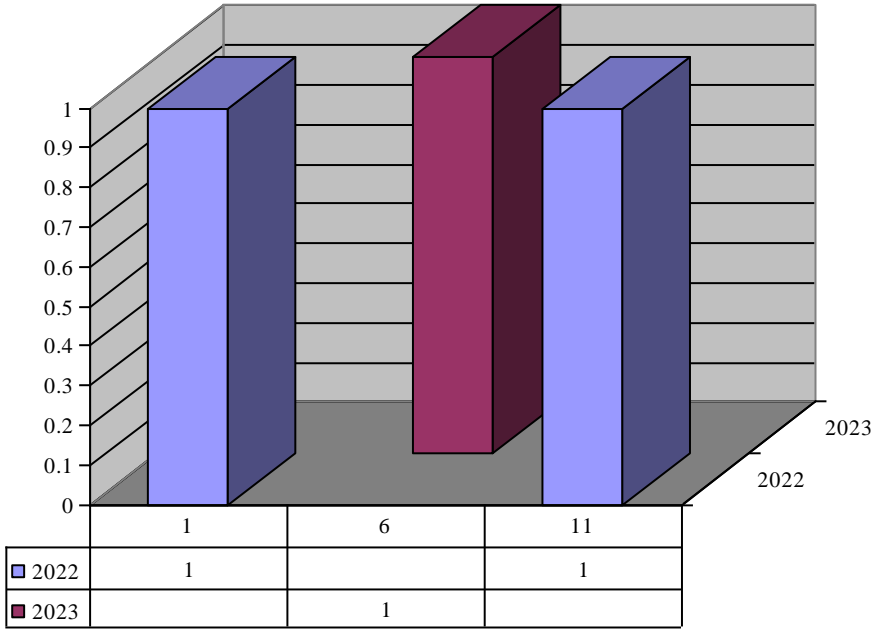

Item St Clare of Assisi

Year	Month	Inventory	Count
2022	1	St Clare of Assisi	1
2022	11	St Clare of Assisi	1
2023	6	St Clare of Assisi	1