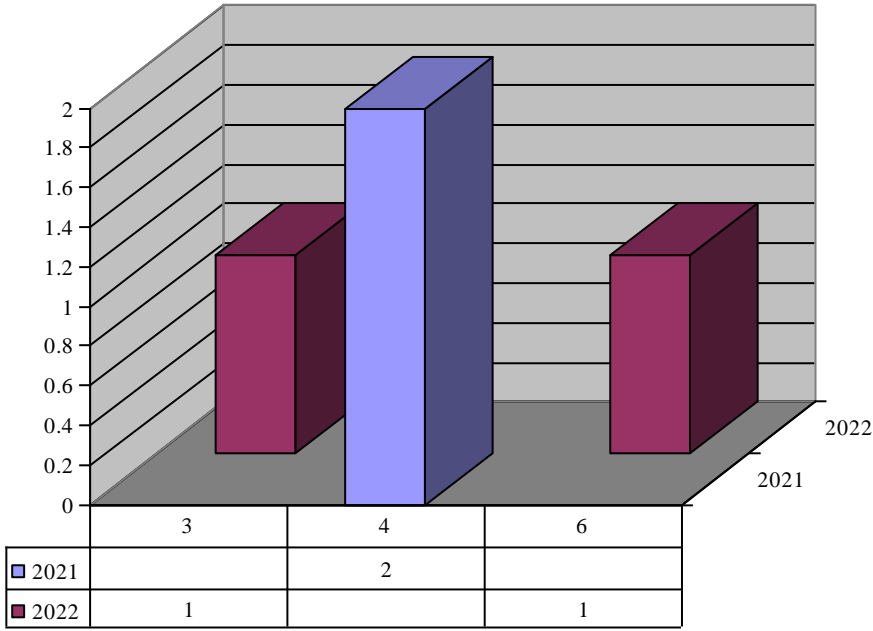

Item Procession Cross

Year	Month	Inventory	Count
2021	4	Procession Cross	2
2022	3	Procession Cross	1
2022	6	Procession Cross	1