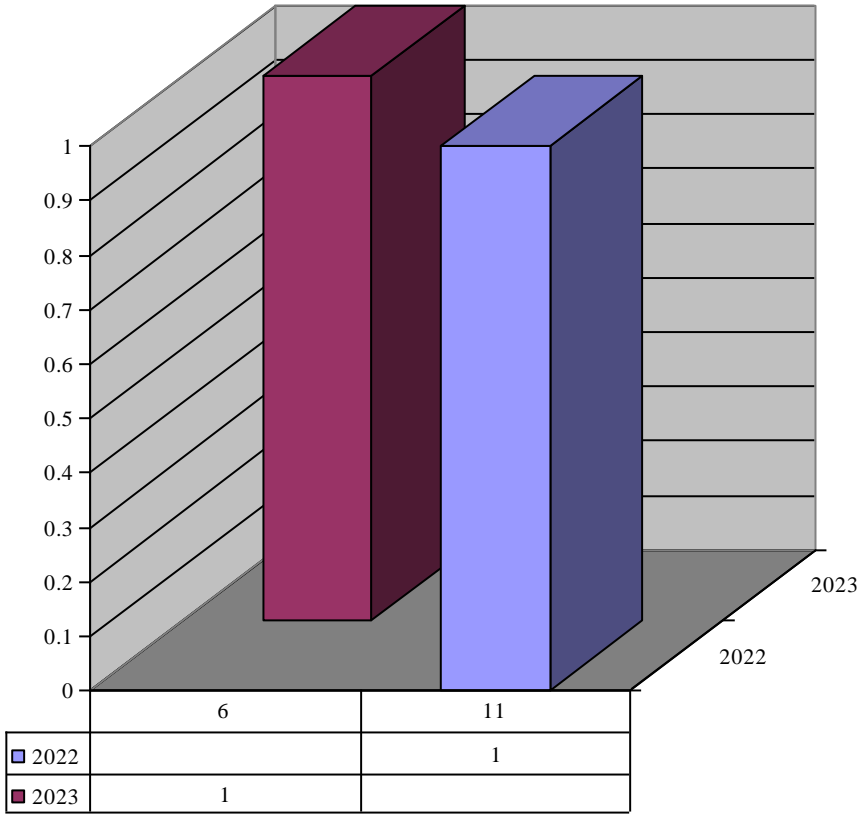

Item Queen of Apostles Prayer book

Year	Month	Inventory	Count
2022	11	Queen of Apostles Prayer book	1
2023	6	Queen of Apostles Prayer book	1