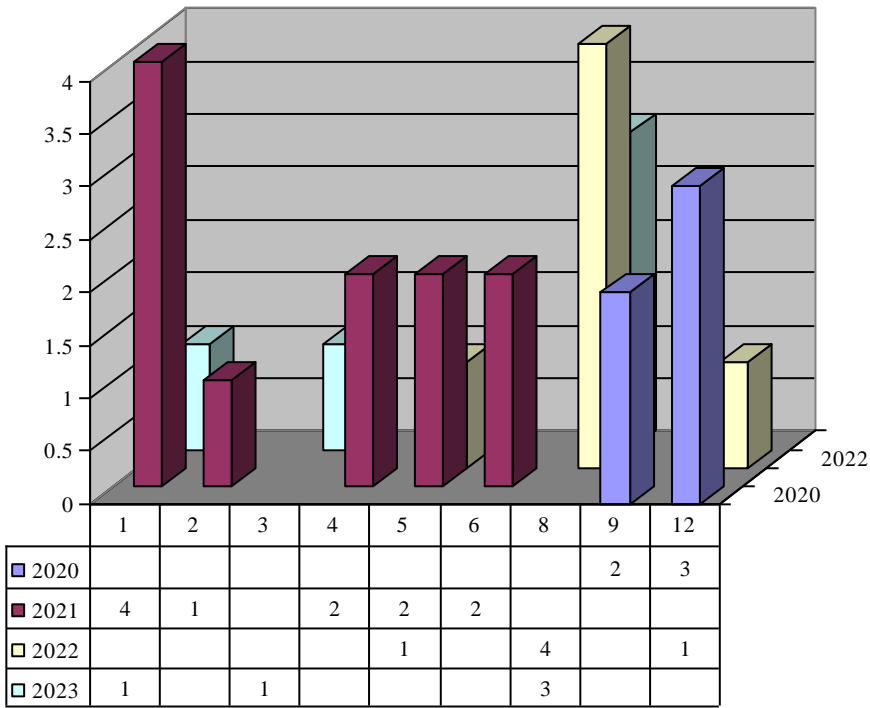

Item Trappist Incense

Year	Month	Inventory	Count
2021	10	Trappist Incense	1

Item Tray

Year	Month	Inventory	Count
2020	9	Tray	2
2020	12	Tray	3
2021	1	Tray	4
2021	2	Tray	1
2021	4	Tray	2
2021	5	Tray	2
2021	6	Tray	2
2022	5	Tray	1
2022	8	Tray	4
2022	12	Tray	1
2023	1	Tray	1
2023	3	Tray	1
2023	8	Tray	3