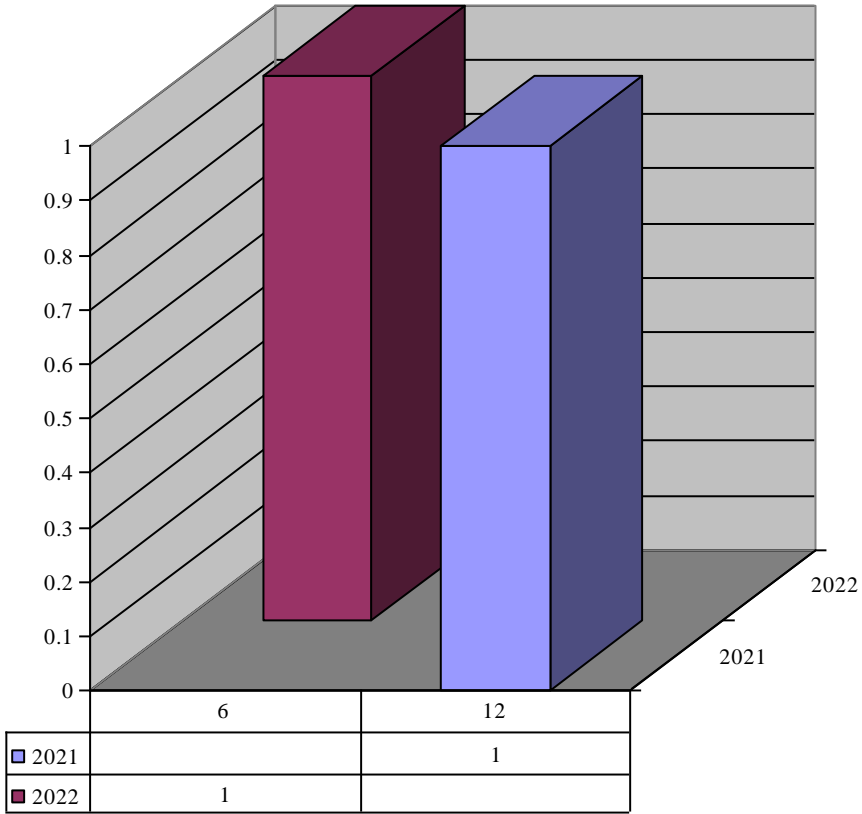

Year	Month	Inventory	Count
2021	12	Lighters and Extinguisher	1
2022	6	Lighters and Extinguisher	1

Item Liturgy

Year	Month	Inventory	Count
2021	8	Liturgy	1

Item Liturgy of the Hours I

Year	Month	Inventory	Count
2023	6	Liturgy of the Hours I	1