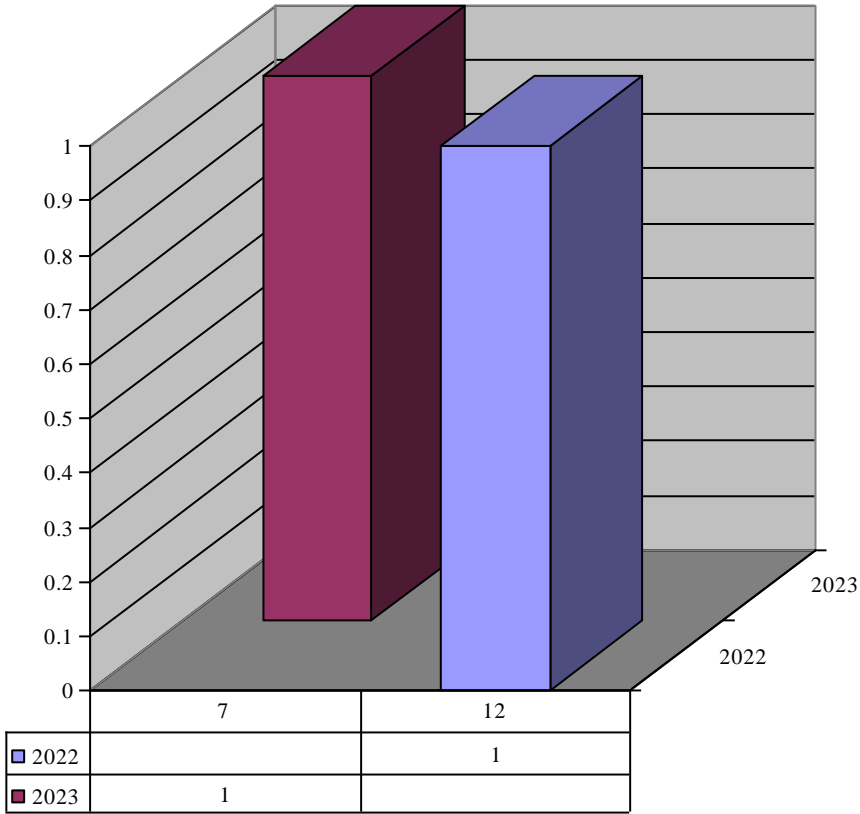

Item Votives for umberlla Candle Holder

Year	Month	Inventory	Count
2022	12	Votives for umberlla Candle Holder	1
2023	7	Votives for umberlla Candle Holder	1

Item Wall Mount Shelf

Year	Month	Inventory	Count
2020	12	Wall Mount Shelf	1