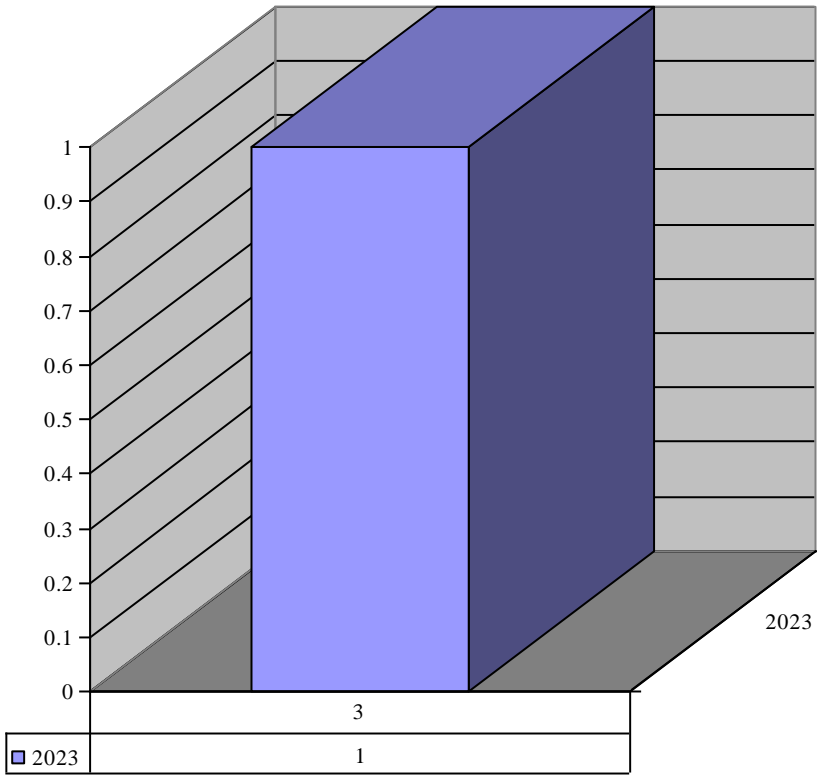

Item Shroud Portrait

Year	Month	Inventory	Count
2022	1	Shroud Portrait	1

Item Sing Praise Morning and Evening Prayers

Year	Month	Inventory	Count
2023	3	Sing Praise Morning and Evening Prayers	1

Item Spanish Liturgy of the Hours I