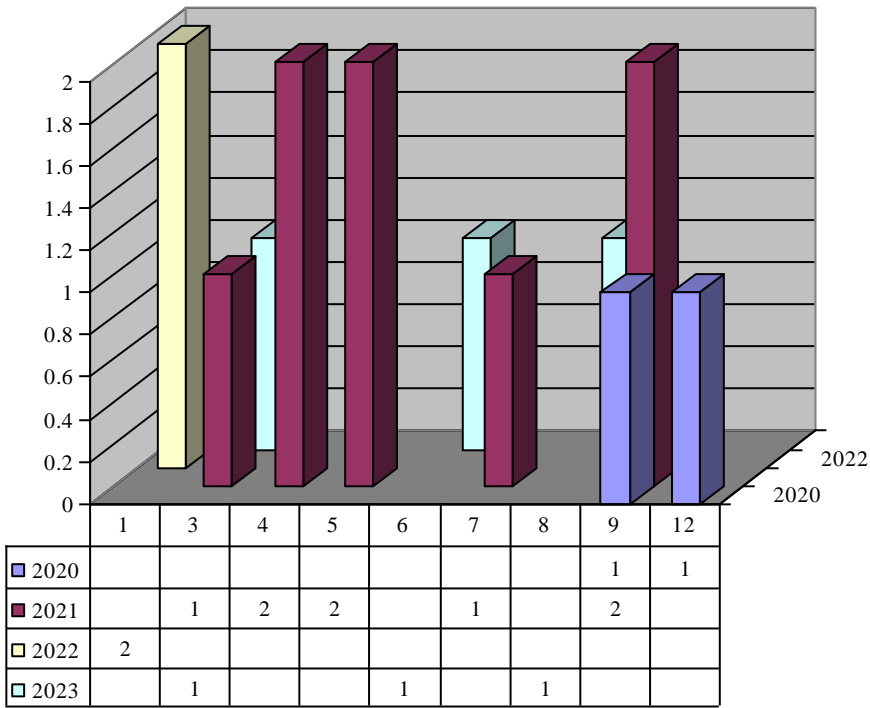

Item Decanter

Year	Month	Inventory	Count
2020	9	Decanter	1
2020	12	Decanter	1
2021	3	Decanter	1
2021	4	Decanter	2
2021	5	Decanter	2
2021	7	Decanter	1
2021	9	Decanter	2
2022	1	Decanter	2
2023	3	Decanter	1
2023	6	Decanter	1
2023	8	Decanter	1