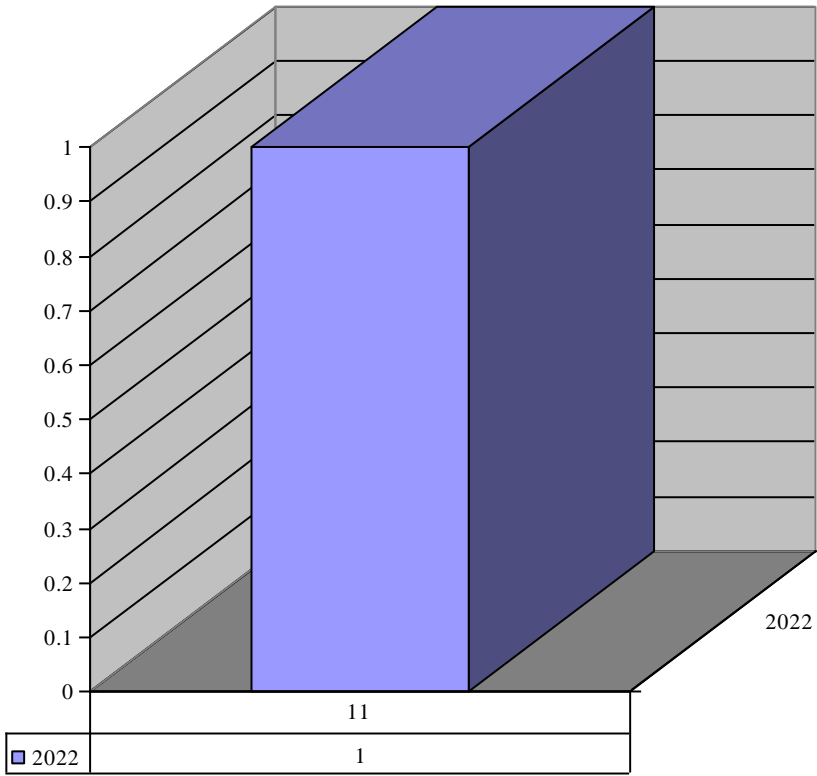

Item Advent Candle

Year	Month	Inventory	Count
2022	11	Advent Candle	1