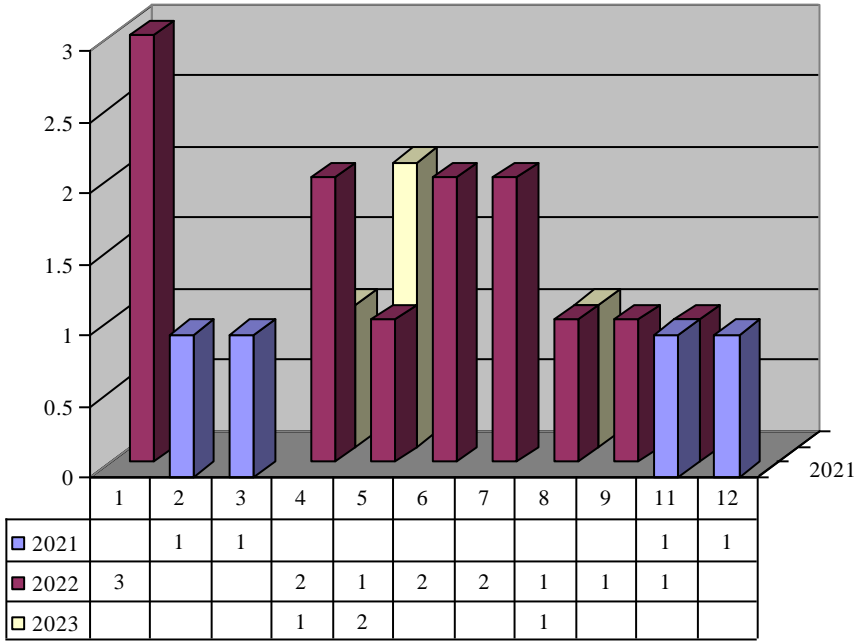

Item Humeral Veil

Year	Month	Inventory	Count
2021	2	Humeral Veil	1
2021	3	Humeral Veil	1
2021	11	Humeral Veil	1
2021	12	Humeral Veil	1
2022	1	Humeral Veil	3
2022	4	Humeral Veil	2
2022	5	Humeral Veil	1
2022	6	Humeral Veil	2
2022	7	Humeral Veil	2
2022	8	Humeral Veil	1
2022	9	Humeral Veil	1
2022	11	Humeral Veil	1
2023	4	Humeral Veil	1
2023	5	Humeral Veil	2
2023	8	Humeral Veil	1