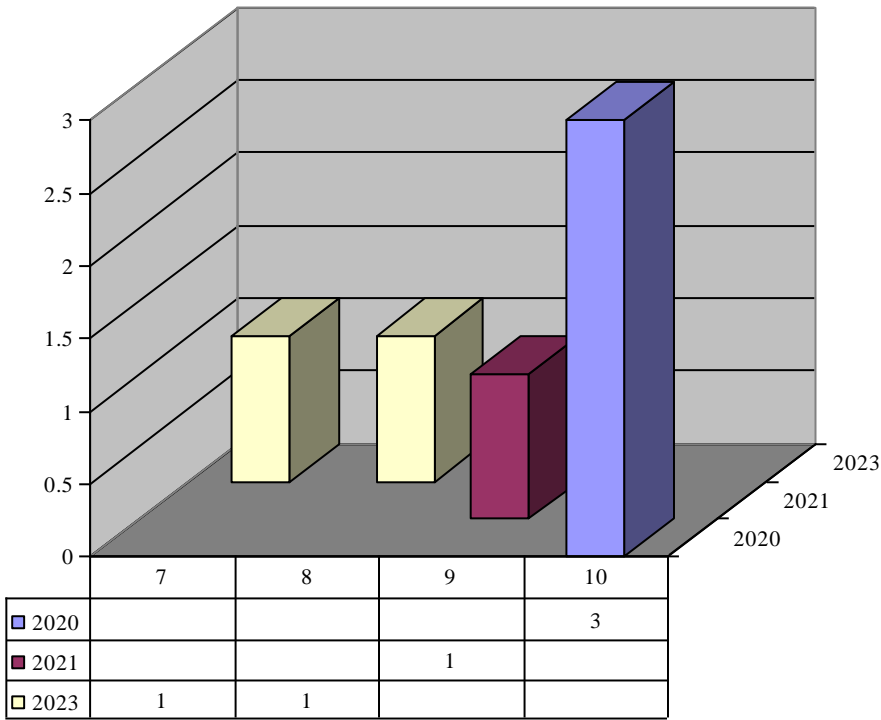

Item Processional Cross

Year	Month	Inventory	Count
2020	10	Processional Cross	3
2021	9	Processional Cross	1
2023	7	Processional Cross	1
2023	8	Processional Cross	1