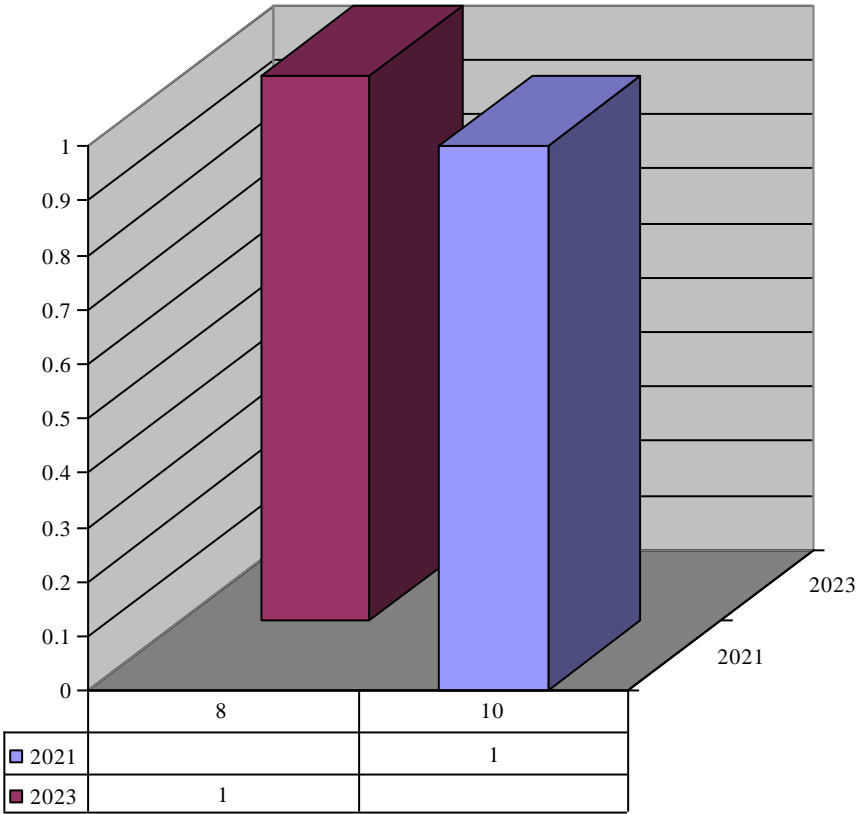

Item Cincture

Year	Month	Inventory	Count
2021	10	Cincture	1
2023	8	Cincture	1