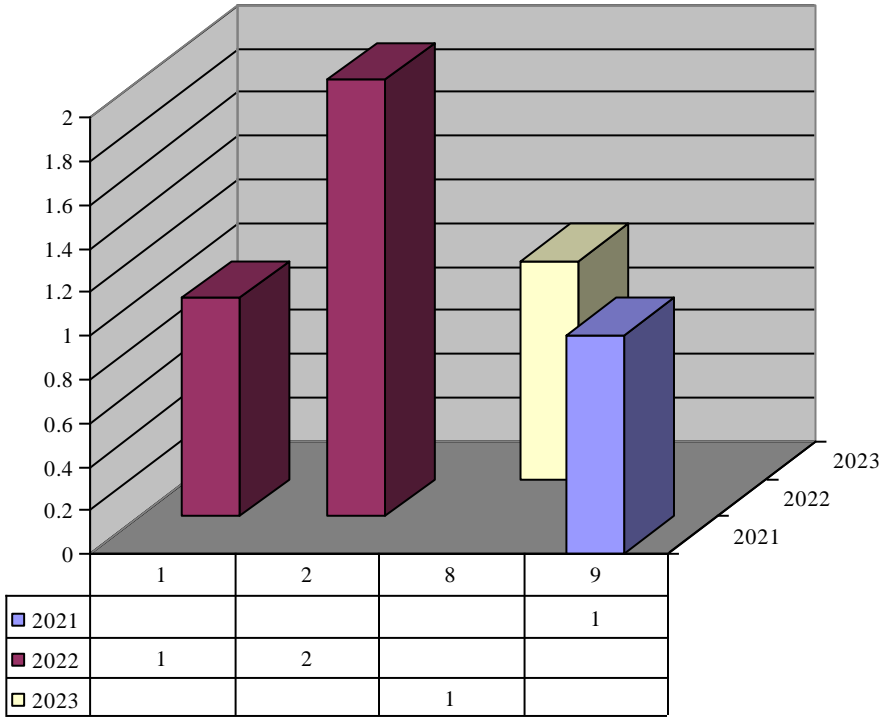

Item Pyx Burse

Year	Month	Inventory	Count
2021	9	Pyx Burse	1
2022	1	Pyx Burse	1
2022	2	Pyx Burse	2
2023	8	Pyx Burse	1